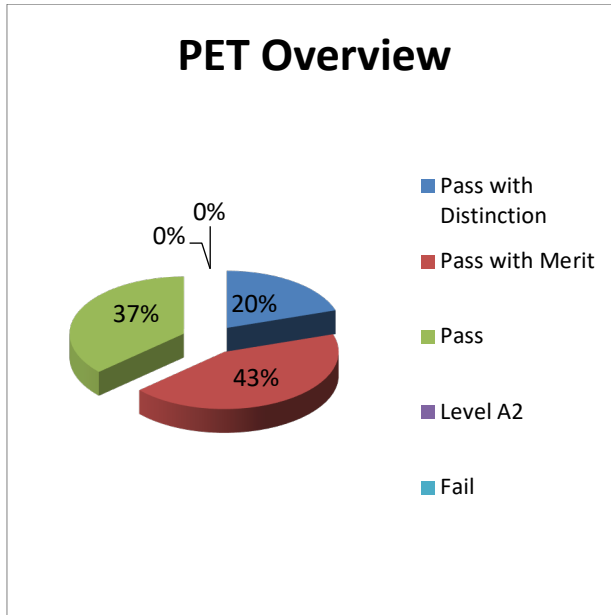

28	ABAGIU IRINA	54	24	4	89%	Pass with Merit
29	DAVID VLAD MIHAIL	46	24	5	87%	Pass with Merit
30	TARCEA INIA	46	25	5	88%	Pass with Merit

Total	30
Pass with Distinction	6
Pass with Merit	13
Pass	11
Level A2	0
Fail	0